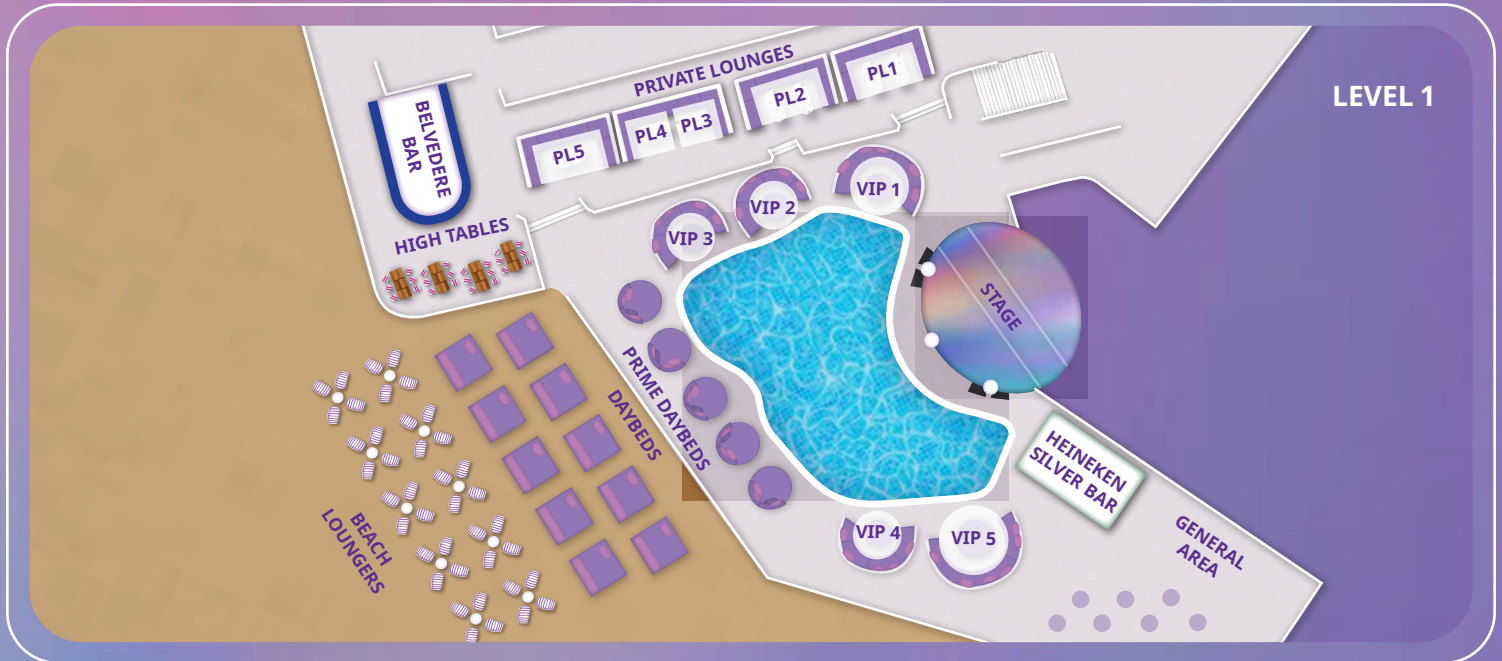

### Prime Daybed

Max 6 guests

Daily: \$300\*

Saturday after 4pm: \$600\*

### VIP Cabana 5

Max 20 guests

Daily: \$1,000\*

Saturday after 4pm: \$2,000\*

### VIP Private Lounge

Max 20 guests

Daily: \$1,000\*

Saturday after 4pm: \$2,000\*

\*Bookings are limited up to 4-hour sessions. Extensions are subject to availability and will incur charges for every 2-hour period.  
All prices are subject to prevailing GST and service charge.

### VIP Oasis Suite

Max 30 guests

Featuring a jacuzzi overlooking the beach and pool.

Daily: \$3,000