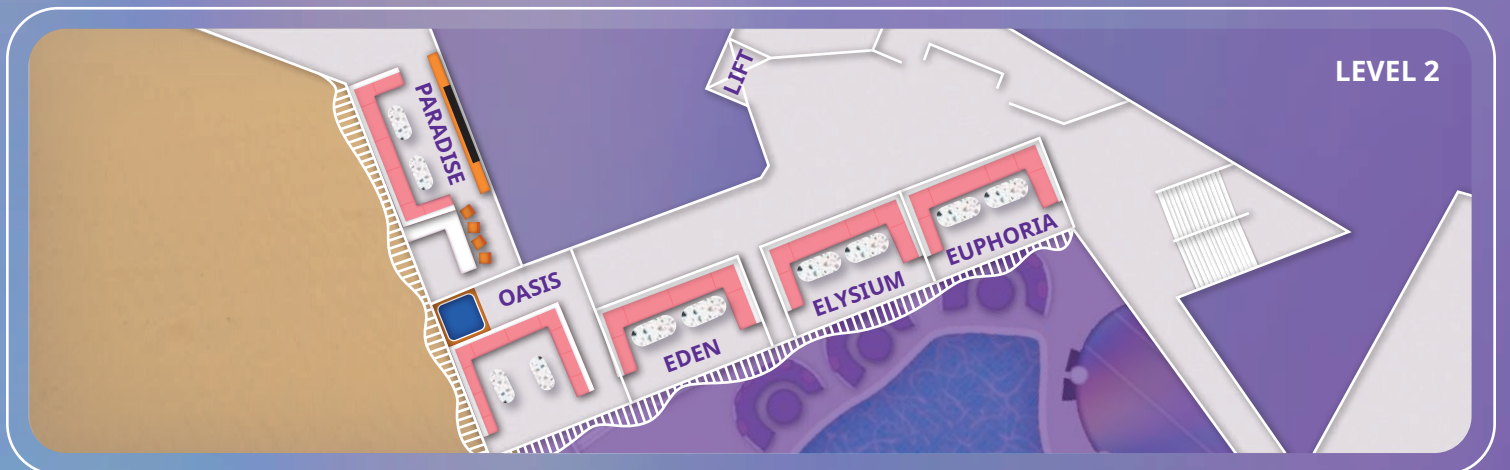

### VIP Oasis Suite

Max 30 guests

Featuring a jacuzzi overlooking the beach and pool.

Daily: \$3,000

### VIP Paradise Suite

Max 20 guests

Featuring a dedicated bar, karaoke and sea views. Perfect for entertaining!

Daily: \$3,000

\*Bookings are limited up to 4-hour sessions. Extensions are subject to availability and chargeable by hour.  
All prices are subject to prevailing GST and service charge.