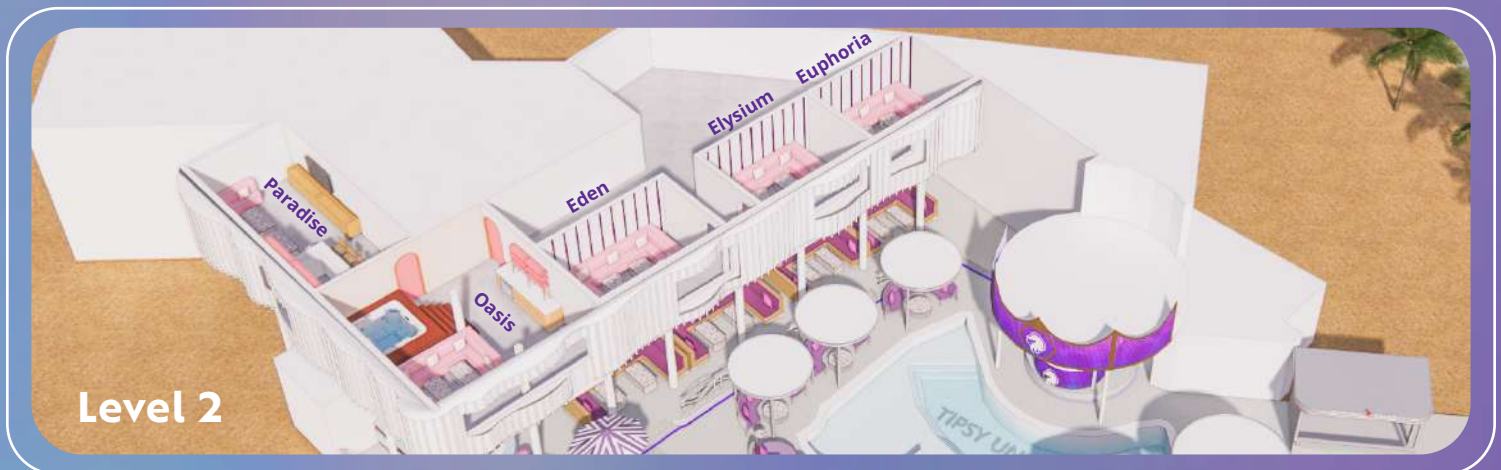

Daily: \$4,000

VIP Paradise Suite

Max 20 guests

Featuring a dedicated bar, karaoke and sea views. Perfect for entertaining!

Daily: \$4,000

Level 2

Bookings are limited up to 4-hour sessions. Extensions are subject to availability and chargeable by hour.
All prices are subject to prevailing GST and service charge.

**GENERAL
ADMISSION**
(FRI - SUN)

LADIES - \$20
GENTLEMEN - \$30

(ENTITLED TO 1x HOUSEPOUR, ACCESS TO POOL
AND FULL DAY ENTRY)