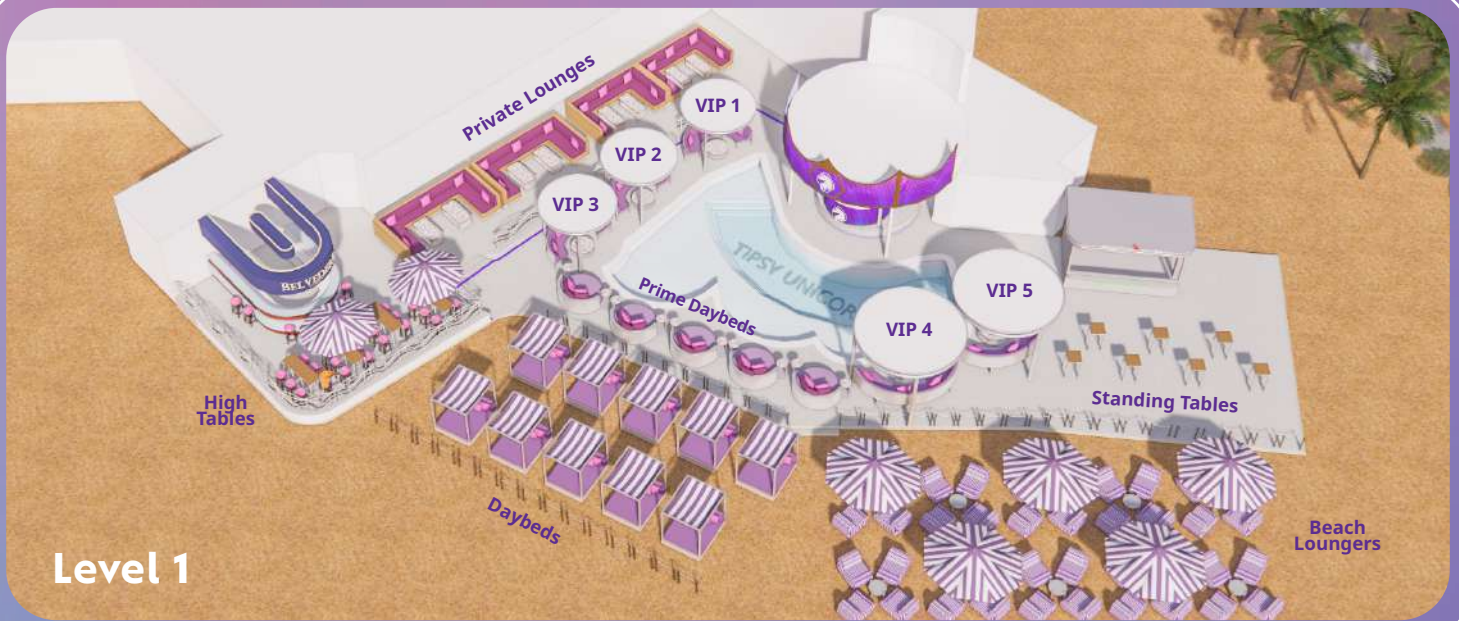

Off Peak: \$300

Peak: \$600

VIP Cabana 1/2/3/4

Max 15 guests

Off Peak: \$800

Peak: \$2,000

Level 1

VIP Cabana 5

Max 20 guests

Off Peak: \$1,000

Peak: \$3,000

VIP Private Lounge

Max 20 guests

Off Peak: \$1,000

Peak: \$2,000

Peak: After 6pm on Fri-Sun, Eve of PH & PH.

LEVEL 2

VIP Eden/Elysium/Euphoria Suite

Max 30 guests

Offers a bird's eye view of the pool and the sea horizon.

Daily: \$3,000

VIP Oasis Suite

Max 30 guests

Featuring a jacuzzi overlooking the beach and pool.

Daily: \$4,000

VIP Paradise Suite

Max 20 guests

Featuring a dedicated bar, karaoke and sea views. Perfect for entertaining!

Daily: \$4,000

Level 2

Bookings are limited up to 4-hour sessions. Extensions are subject to availability and chargeable by hour.
All prices are subject to prevailing GST and service charge.