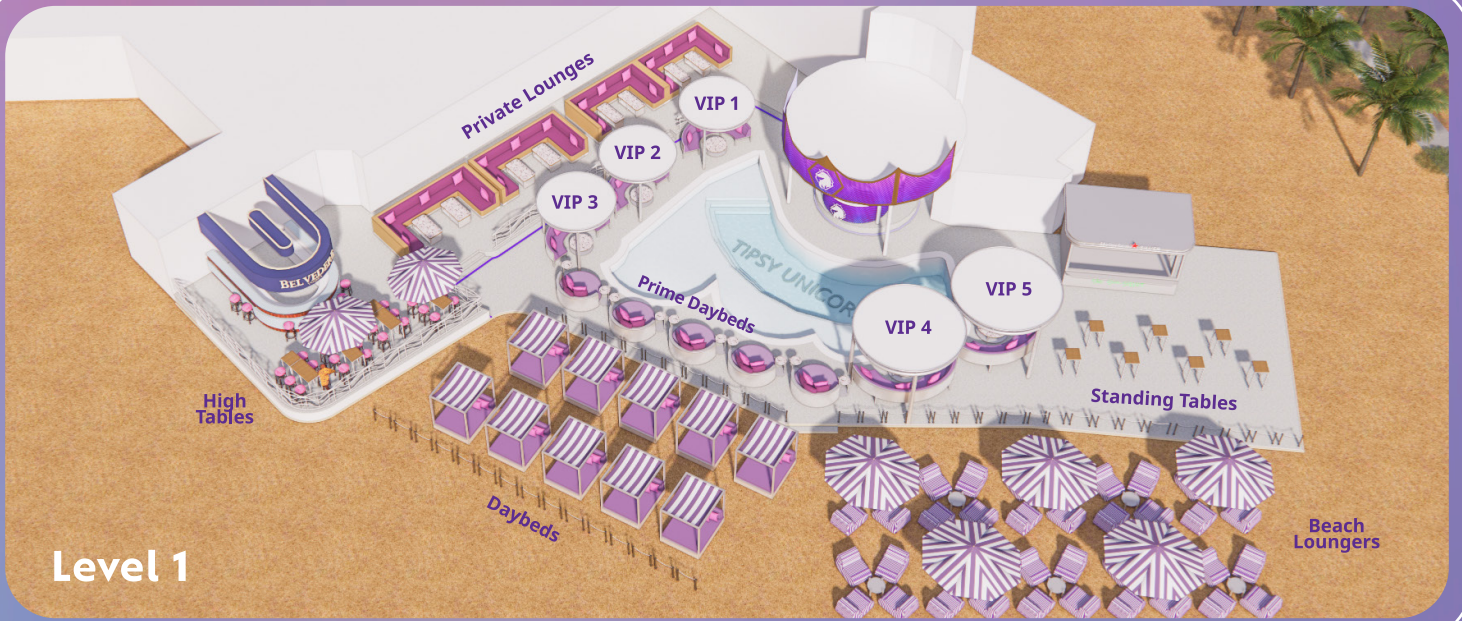

Off Peak: \$300

Peak: \$600

VIP Cabana 1/2/3/4

Max 15 guests

Off Peak: \$800

Peak: \$2,000

Level 1

VIP Cabana 5

Max 20 guests

Off Peak: \$1,000

Peak: \$3,000

VIP Private Lounge

Max 20 guests

Off Peak: \$1,000

Peak: \$2,000

Peak: After 4pm on Fri-Sun, Eve of PH & PH.

LEVEL 2

VIP Eden/Elysium/Euphoria Suite

Max 30 guests

Offers a bird's eye view of the pool and the sea horizon.

Daily: \$3,000

VIP Oasis Suite

Max 30 guests

Featuring a jacuzzi overlooking the beach and pool.

Daily: \$4,000

VIP Paradise Suite

Max 20 guests

Featuring a dedicated bar, karaoke and sea views. Perfect for entertaining!

Daily: \$4,000

Level 2

Bookings are limited up to 4-hour sessions. Extensions are subject to availability and chargeable by hour.
All prices are subject to prevailing GST and service charge.