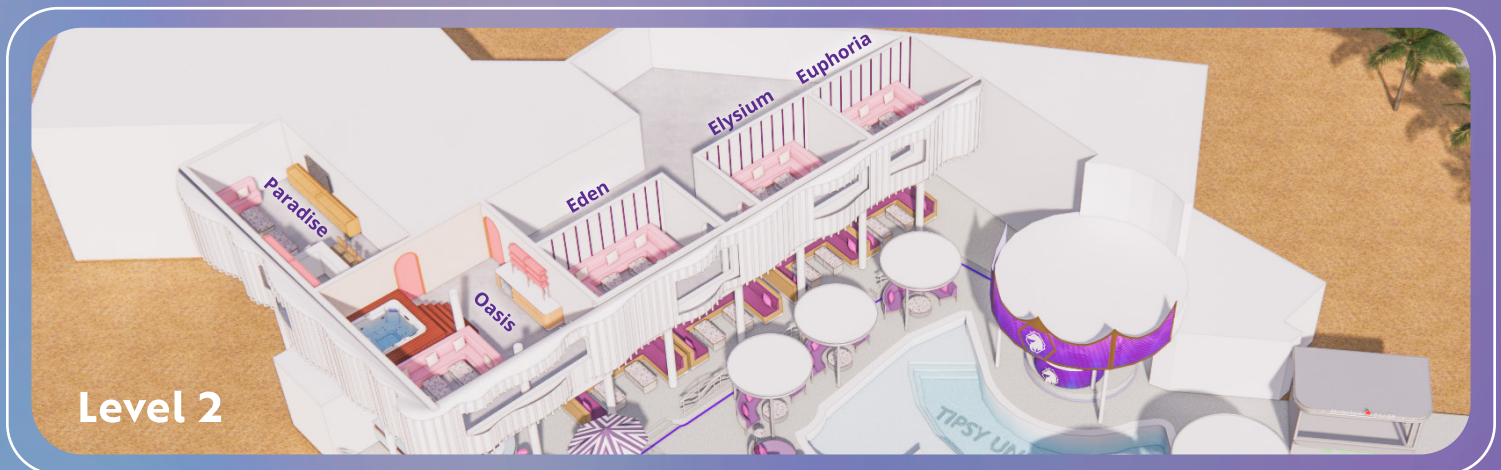

Daily: \$4,000

VIP Paradise Suite

Max 20 guests

Featuring a dedicated bar, karaoke and sea views. Perfect for entertaining!

Daily: \$4,000

Level 2

Bookings are limited up to 4-hour sessions. Extensions are subject to availability and chargeable by hour.
All prices are subject to prevailing GST and service charge.